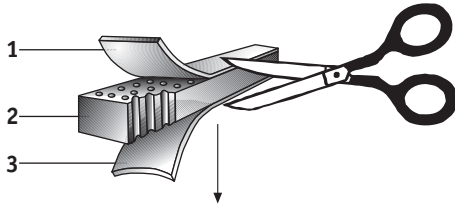

KATA VIDEO LINE 2007

ENGLISH EDITION

KATA

Protective Carrying Solutions
www.kata-bags.com

CAMERA GLOVES

To find the best match for your equipment
 visit Kata online Bag Chooser:
www.kata-bags.com

KATA's Camera Gloves have been custom tailored to fit your camera like a "glove", snug, with no loose ends, offering ultimate protection from dust, extreme elements, dirt, bumps, and scratches. Intelligent product design includes: Quick opening to access tape door, control buttons and panels. Adjustable battery wrap to accommodate all battery sizes, which allow the use of wireless systems. Silent action Auto-Recover zippers. Fashionable design which keeps in line with today's camera image.

Each camera glove is made with a specially engineered lamination:
 1. External layer of nylon elastic knit, which enables ventilation and is not abrasive to your skin.
 2. Middle layer of shock resistant advanced closed cell neoprene perforated foam, prevents overheating of your camera.
 3. Internal knit layer protects the camera body.
 This non-fray lamination enables you to cut open additional slots to fit your exact working configuration.

CG RAIN HOOD

Each CG includes a Rain Hood that comes in a pouch which can be placed on the glove's side, rear, or removed completely.

Adjustable battery wrap

Flexible Vf Sleeve

Snug "glove" fit, no loose ends