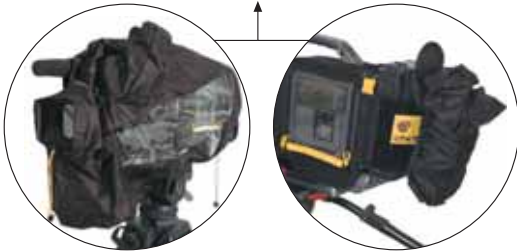

CG RAIN HOOD

Each CG includes a Rain Hood that comes in a pouch which can be placed on the glove's side, rear, or removed completely.